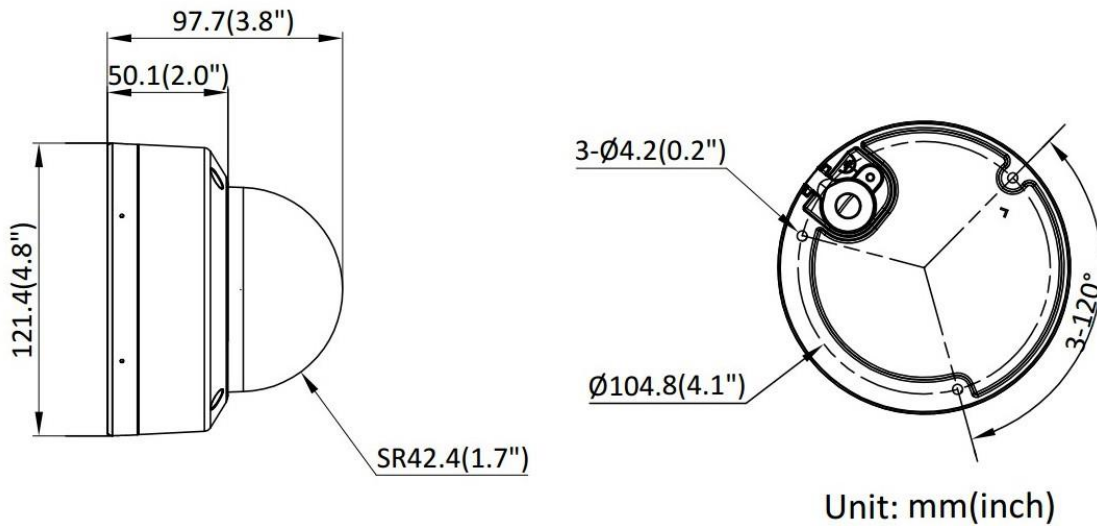

▪ Accessory

▪ Optional

DS-1276ZJ-SUS	DS-1275ZJ-SUS	DS-1272ZJ-120	DS-1271ZJ-120	DS-1476ZJ-SUS
DS-220AZJ-130-WA	DS-1275ZJ-S-SUS	DS-1272ZJ-120B	DS-1475ZJ-SUS	DS-220AZJ-145-WA
DS-4221ZJ-WC	DS-1280ZJ-DM46			

▪ Installation Methods